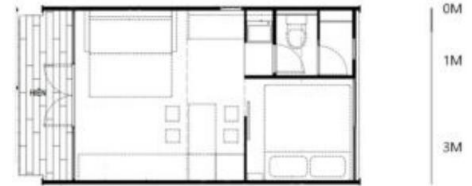

- WC – 3m²
- Multipurpose bedroom – 14m²
- Porch

What's included?

- 6.38mm tempered glass
- Aluminum door frame
- Sofa bed
- 15 standard sanitary equipment
- Double bed
- Work desk
- TV shelf
- Minibar (optional)

Woogloo Cozy I 16m²

Compact, Cozy – suitable for small family/couple & resort business
+ WC – 3m²
+ Multipurpose bedroom – 11m²
+ Porch

What's included?

6.38mm tempered glass
Aluminum door frame
6 standard sanitary equipment
Double bed
Wardrobe
Sofa bed (optional)
Minibar

Woogloo Superior I 26m²

Compact, Cozy – suitable for family & resort business

+ WC – 3m²

+ Multipurpose bedroom – 14.9m²

+ Porch – 4.4 m²

What's included?

6.38mm tempered glass

Aluminum door frame

Standard sanitary equipment

Kitchenette/kitchen cabinets

Double bed

Wardrobe

Sofa bed

TV Shelf

Minibar

Choose **Woogloo** here Every Stay is a Wow!