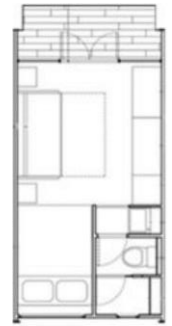

Yes including all internal wiring, lighting and utilities!....

Woogloo

Our designs:

Woogloo Cozy I 16m²

Woogloo Family I 20m²

Woogloo Superior I 26m²

Woogloo Family I 20m²

Compact, Cozy – suitable for family & resort business

- WC – 3m²
- Multipurpose bedroom – 14m²
- Porch

What's included?

- 6.38mm tempered glass
- Aluminum door frame
- Sofa bed
- 15 standard sanitary equipment
- Double bed
- Work desk
- TV shelf
- Minibar (optional)

Woogloo Cozy I 16m²

Compact, Cozy – suitable for small family/couple & resort business
+ WC – 3m²
+ Multipurpose bedroom – 11m²
+ Porch

What's included?

6.38mm tempered glass
Aluminum door frame
6 standard sanitary equipment
Double bed
Wardrobe
Sofa bed (optional)
Minibar