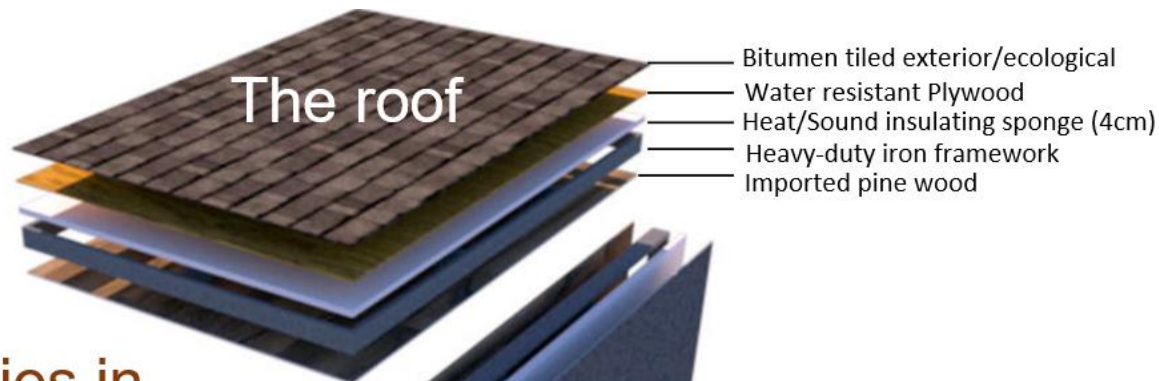

Woogloo is all about making not just places to stay but cool, nature-friendly adventures that people will remember

The craft lies in the details....

Traditional Construction
90-180 days construction

- Step 1:
Find architect/designer and design the house
- Step 2:
Legal processes
- Step 3:
Buy supplies
- Step 4:
Find construction crew
- Step 5:
Manage construction
- Step 6:
Unwanted changes to construction milestones including increase in unexpected costs